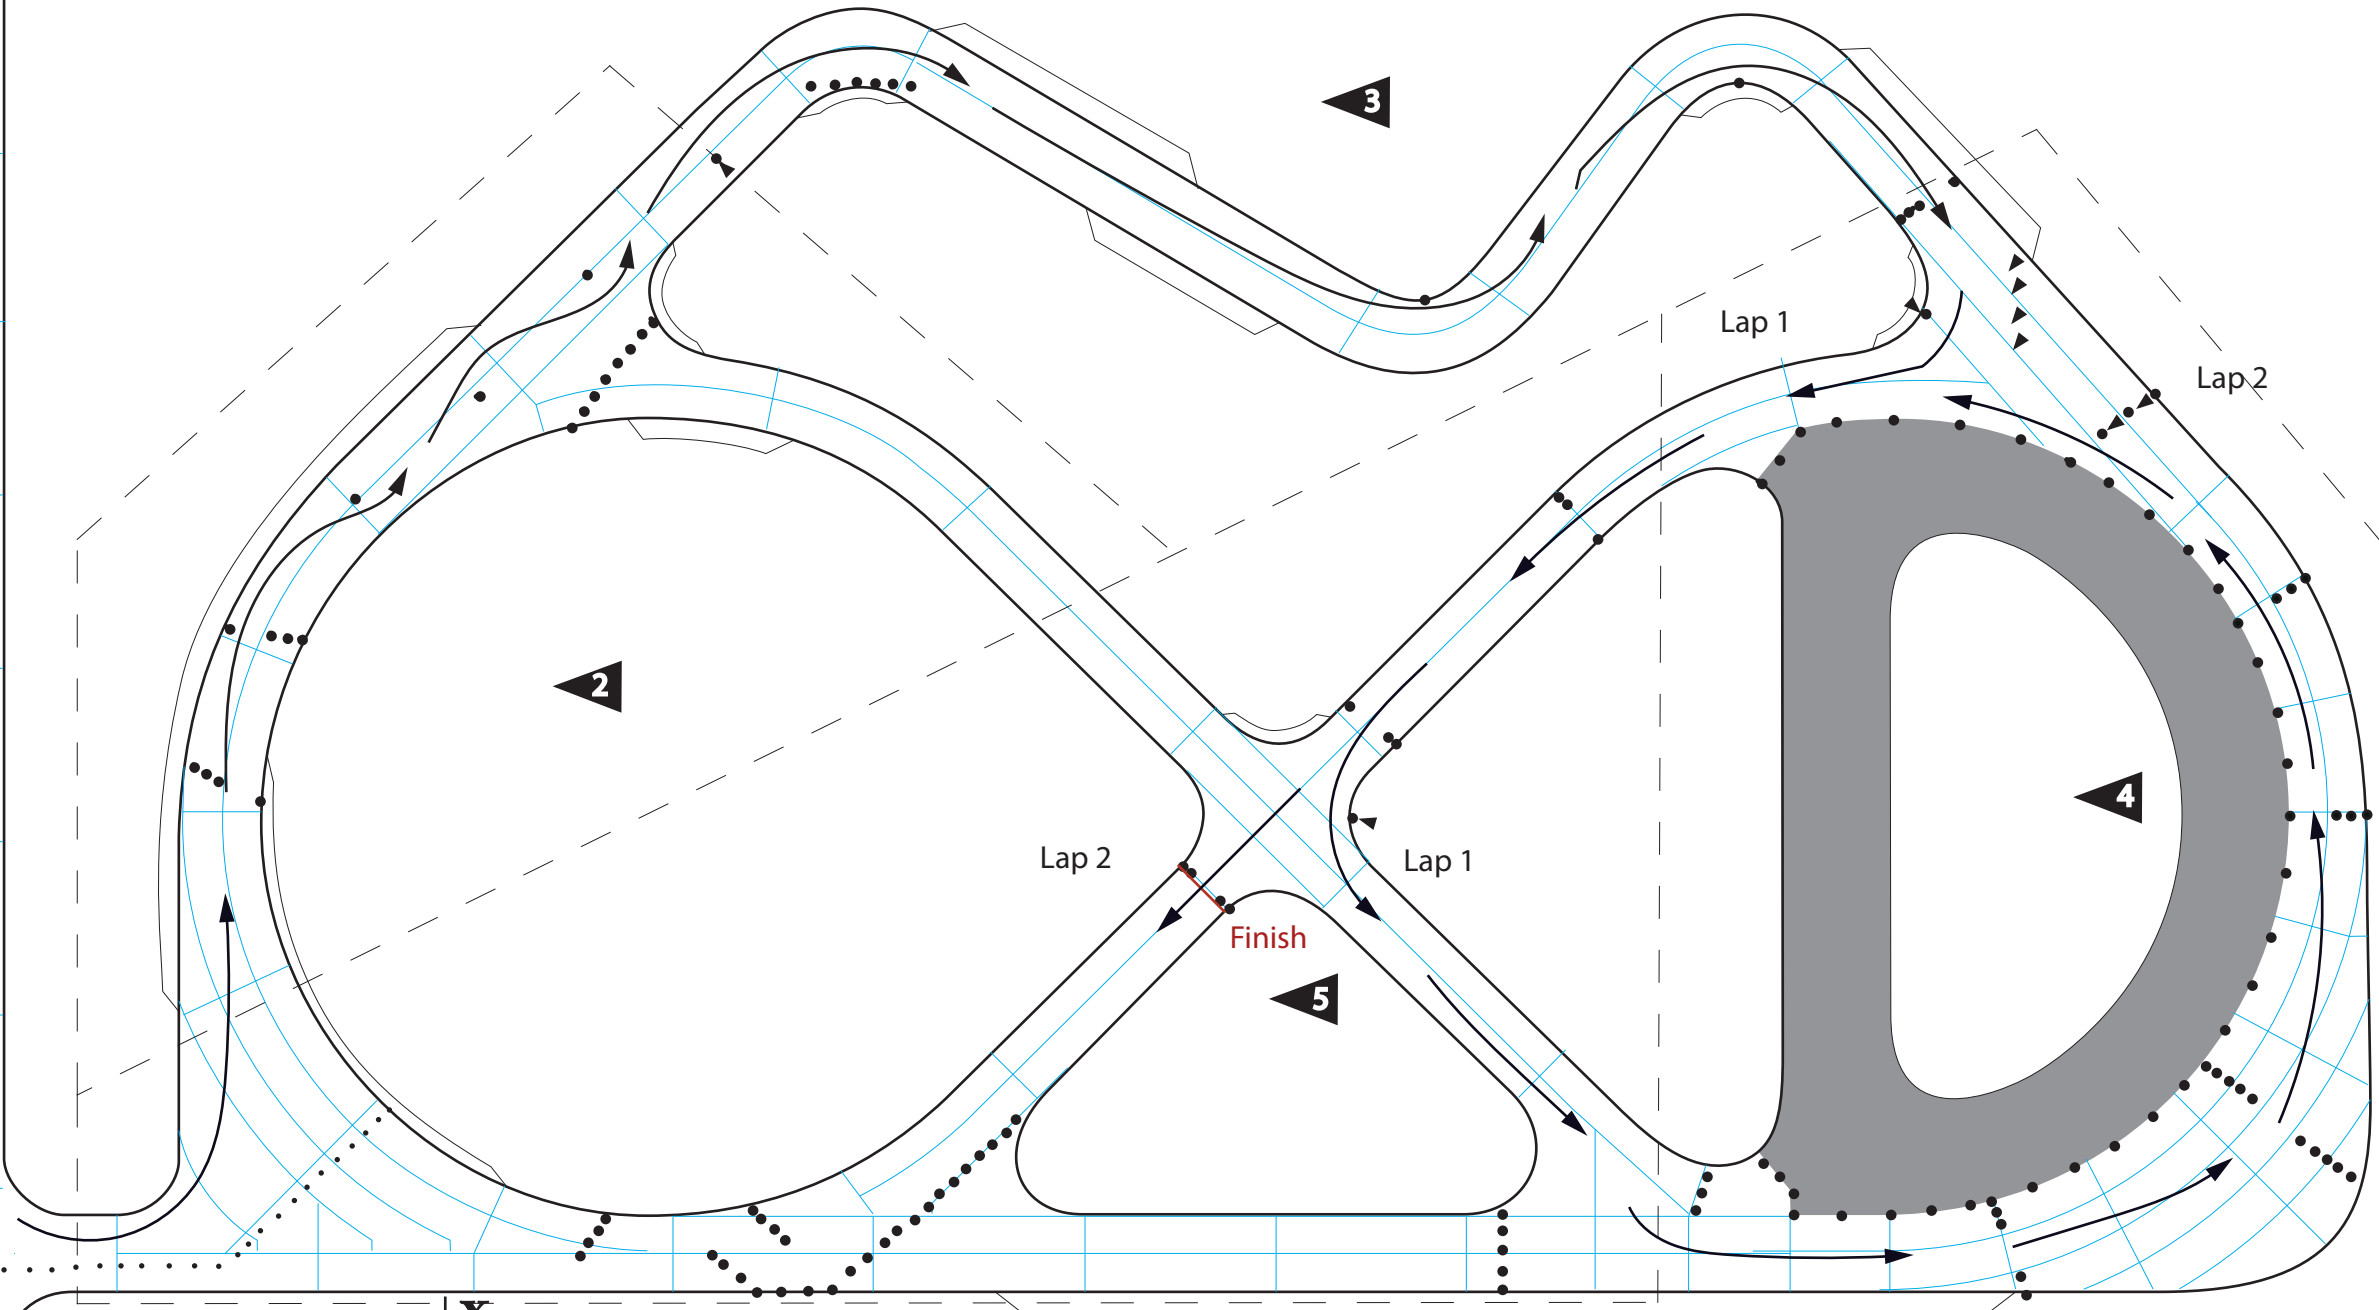

# Twin Peaks Course Walk with Me

April 2014 by JR

X  
crossing guard

Work Assignment      Station # \_\_\_\_\_      Heat # \_\_\_\_\_