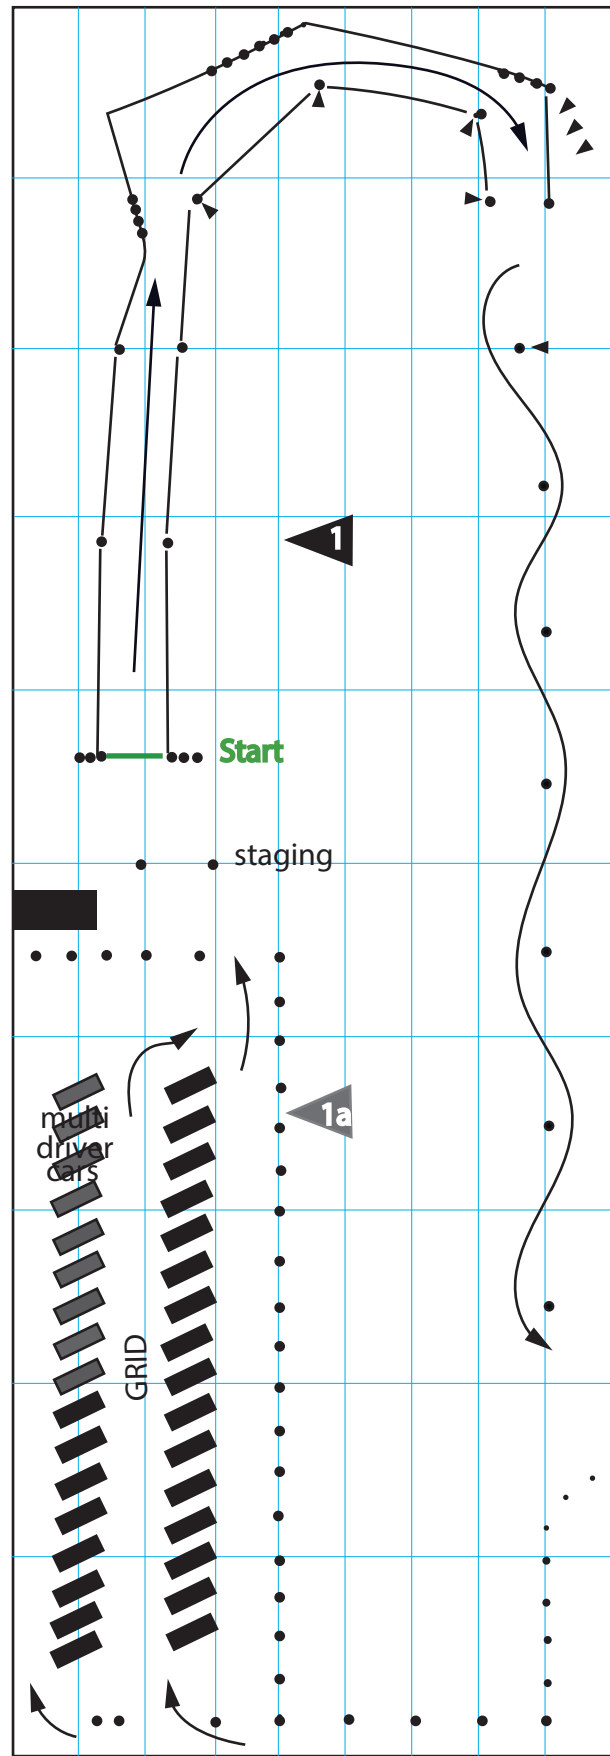

# Twin Peaks Course Walk with Me

April 2014 by JR

X  
crossing guard

Work Assignment      Station # \_\_\_\_\_      Heat # \_\_\_\_\_