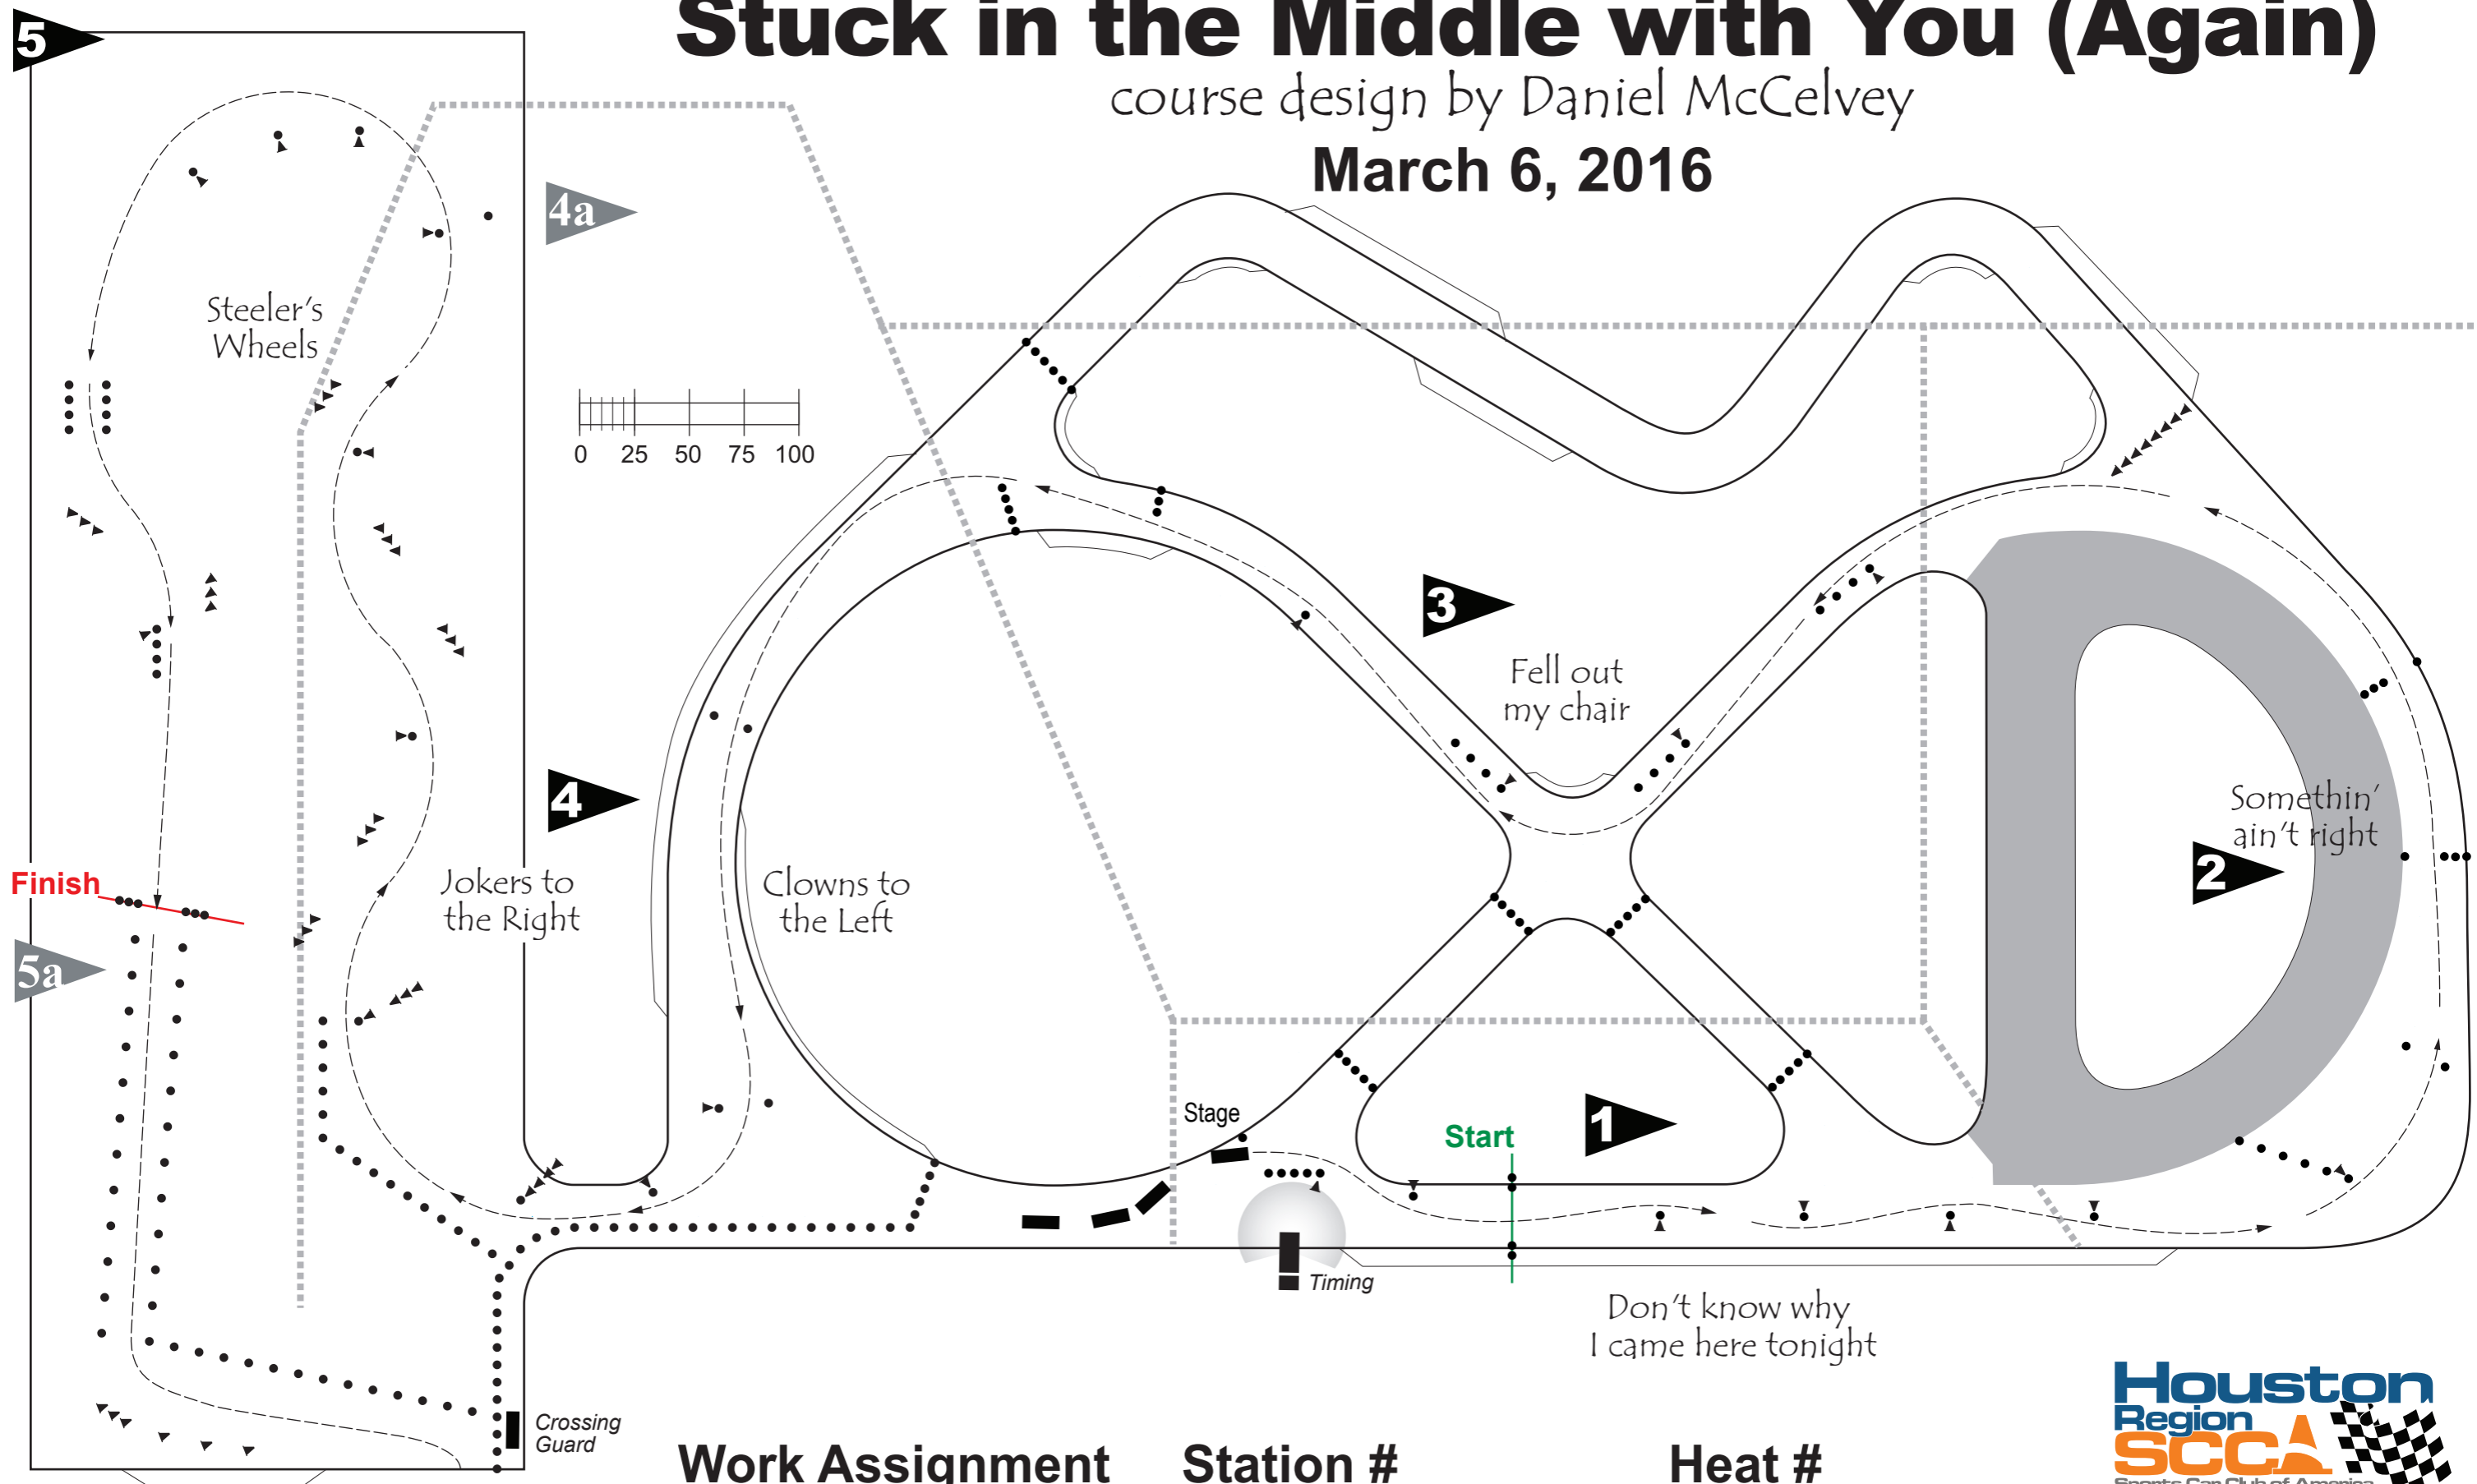

# Stuck in the Middle with You (Again)

course design by Daniel McCelvey

March 6, 2016

Work Assignment \_\_\_\_\_

Station # \_\_\_\_\_

Heat # \_\_\_\_\_