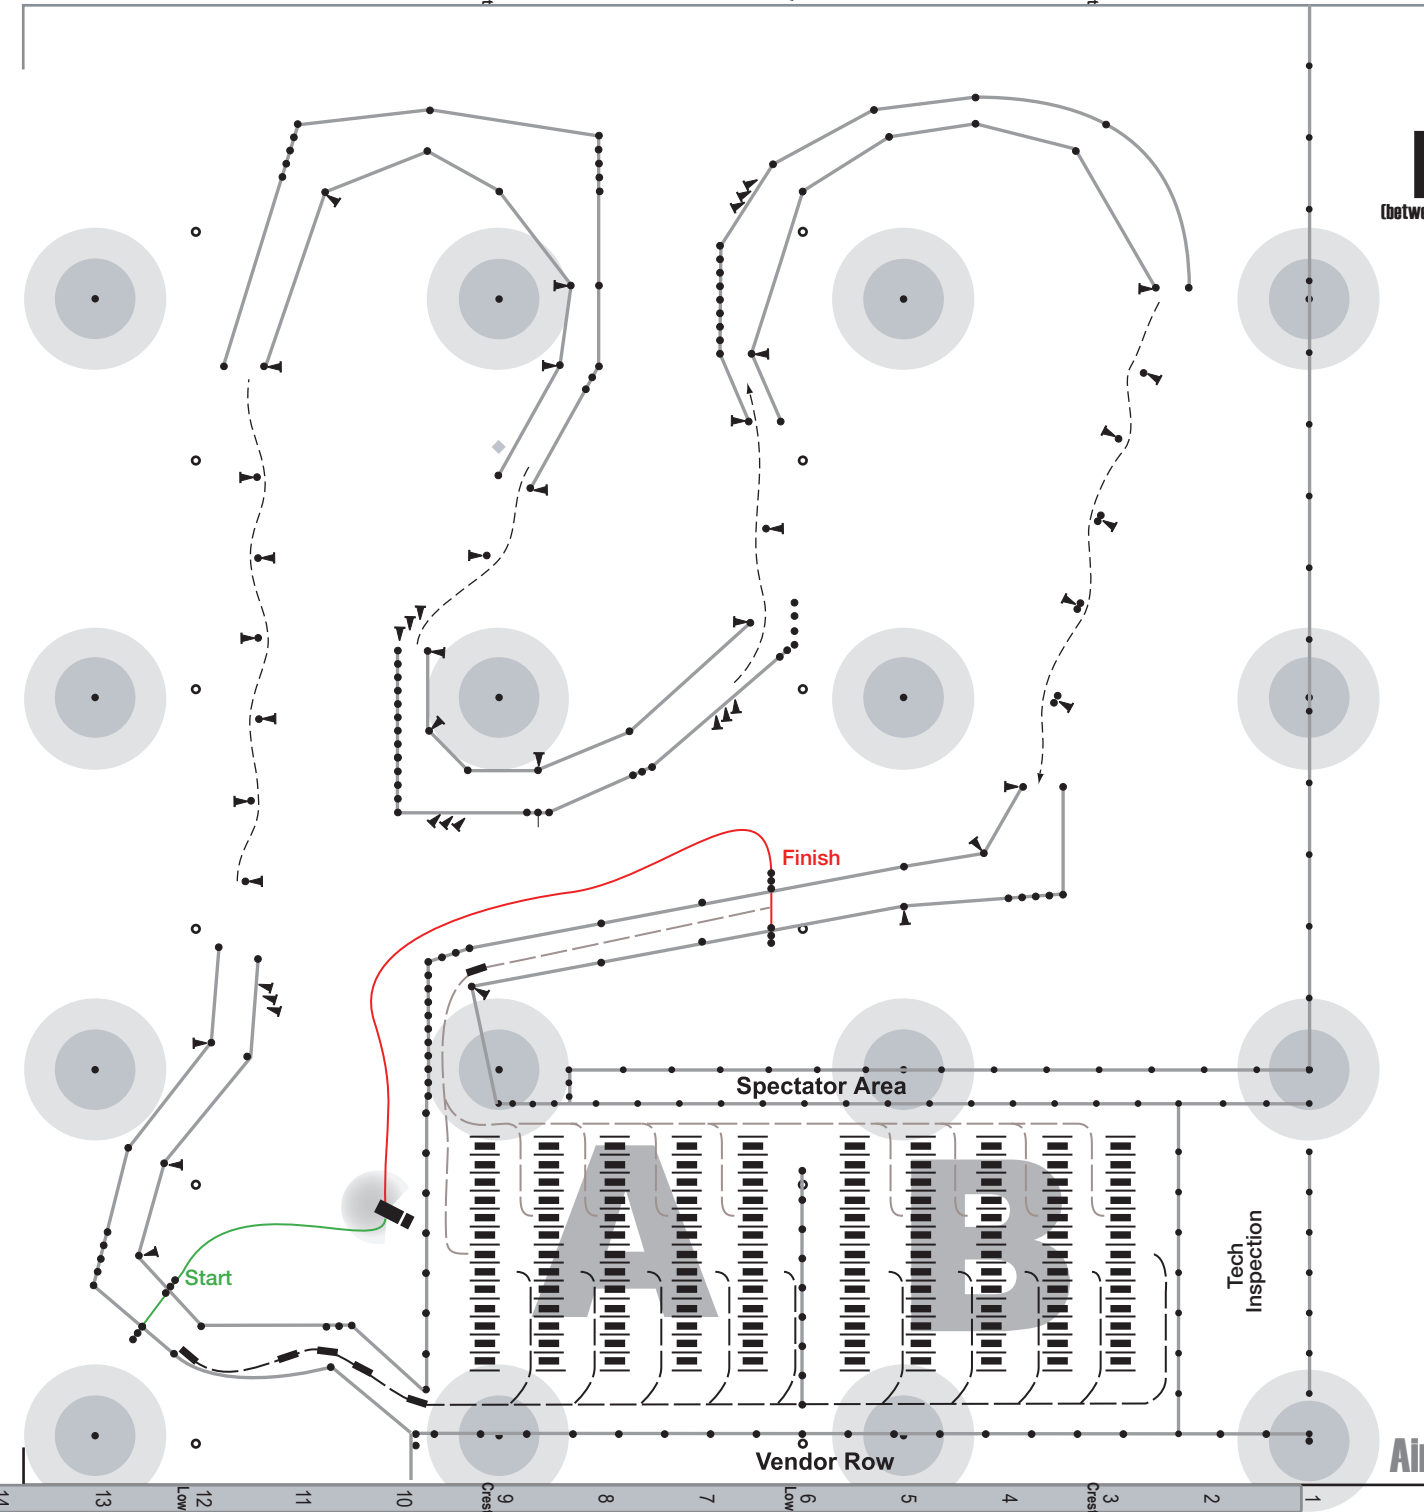

Pits

(between course and road)

The Houston Region SCCA Proudly(?) Presents

Uvajed

(Dejavu; only backwards!)

Course Design by
Roger H. Johnson

Car # _____

Class _____

Run Heat _____

Work Heat _____

Air