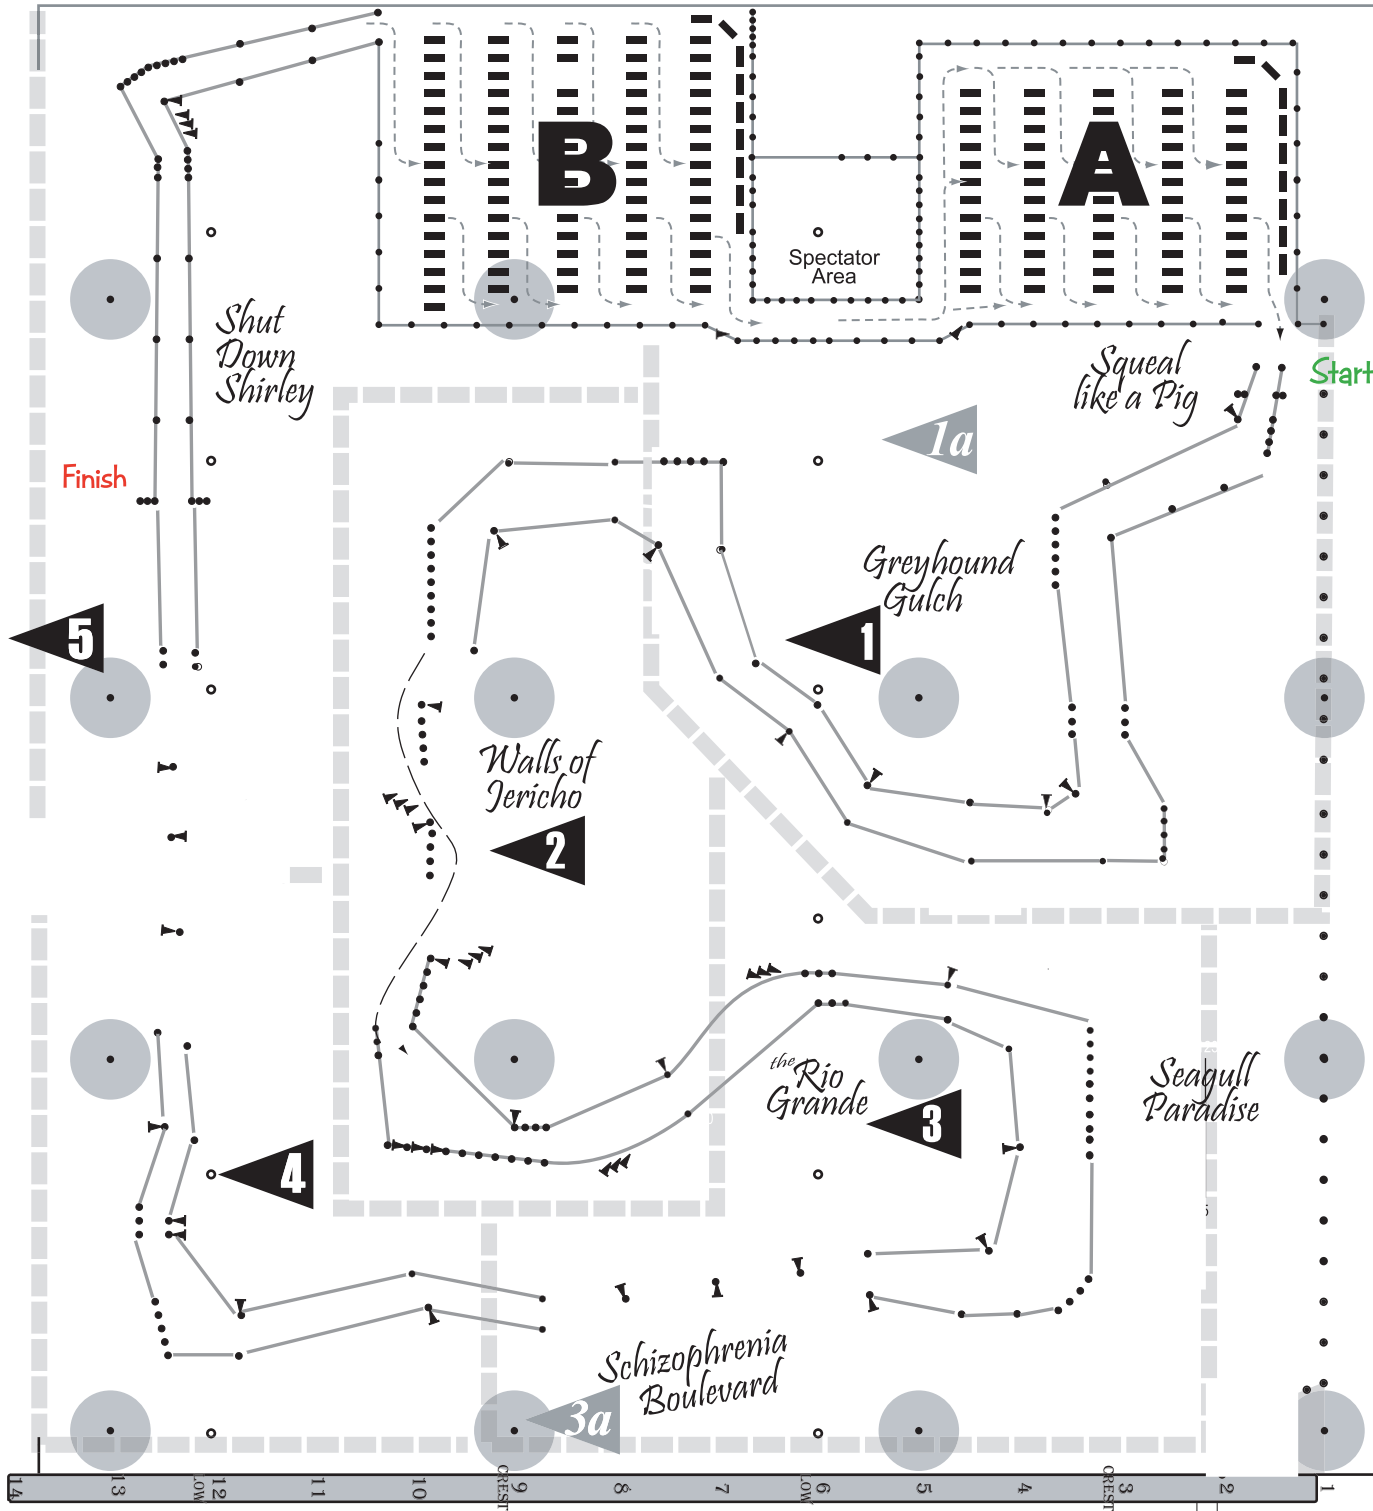

Pits

(between course and road)

The Houston Region SCCA Proudly Presents:

Texas Seagull Target Practice Day 2

designed by Roger Johnson

modified by Ray Gahan

Dog Track Facility