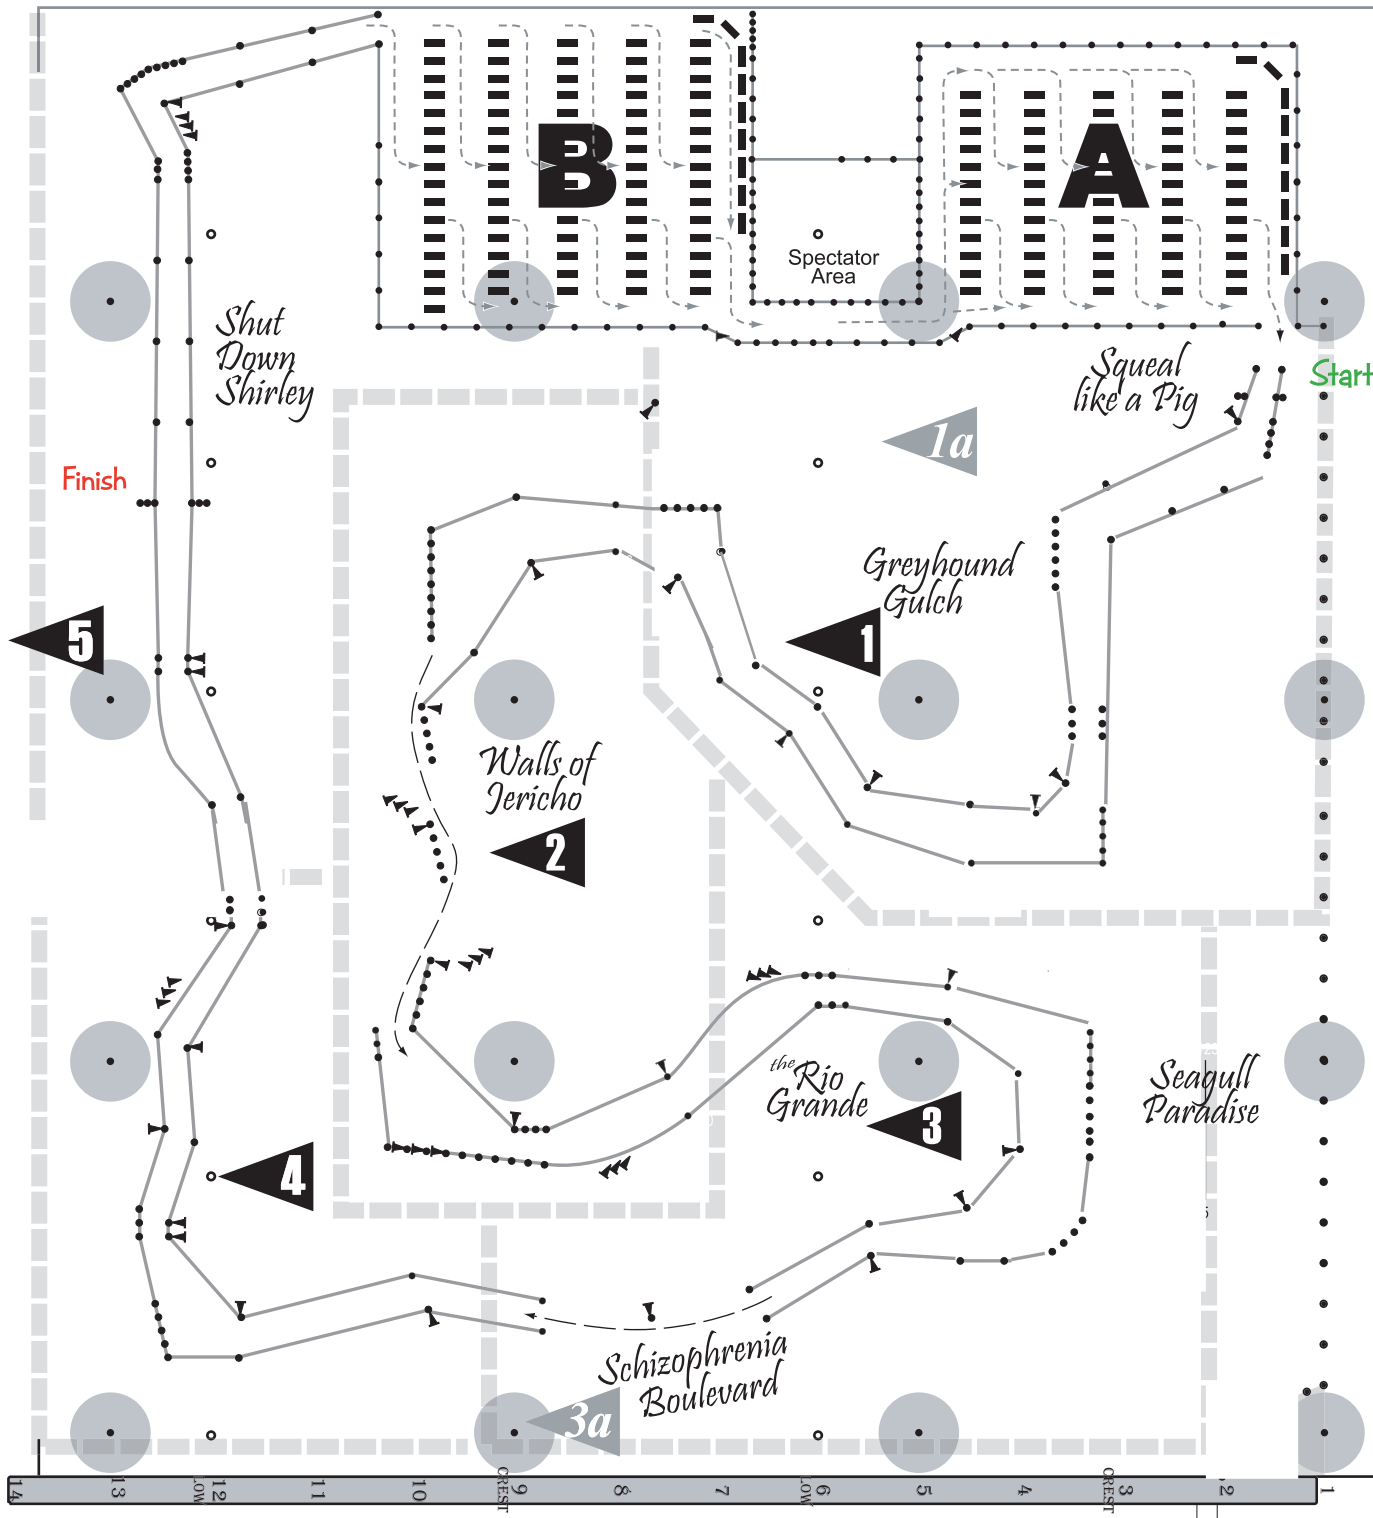

Pits

(between course and road)

The Houston Region SCCA Proudly Presents:

Texas Seagull Target Practice Day 2

designed by Roger Johnson

modified by Ray Gahan

Dog Track Facility