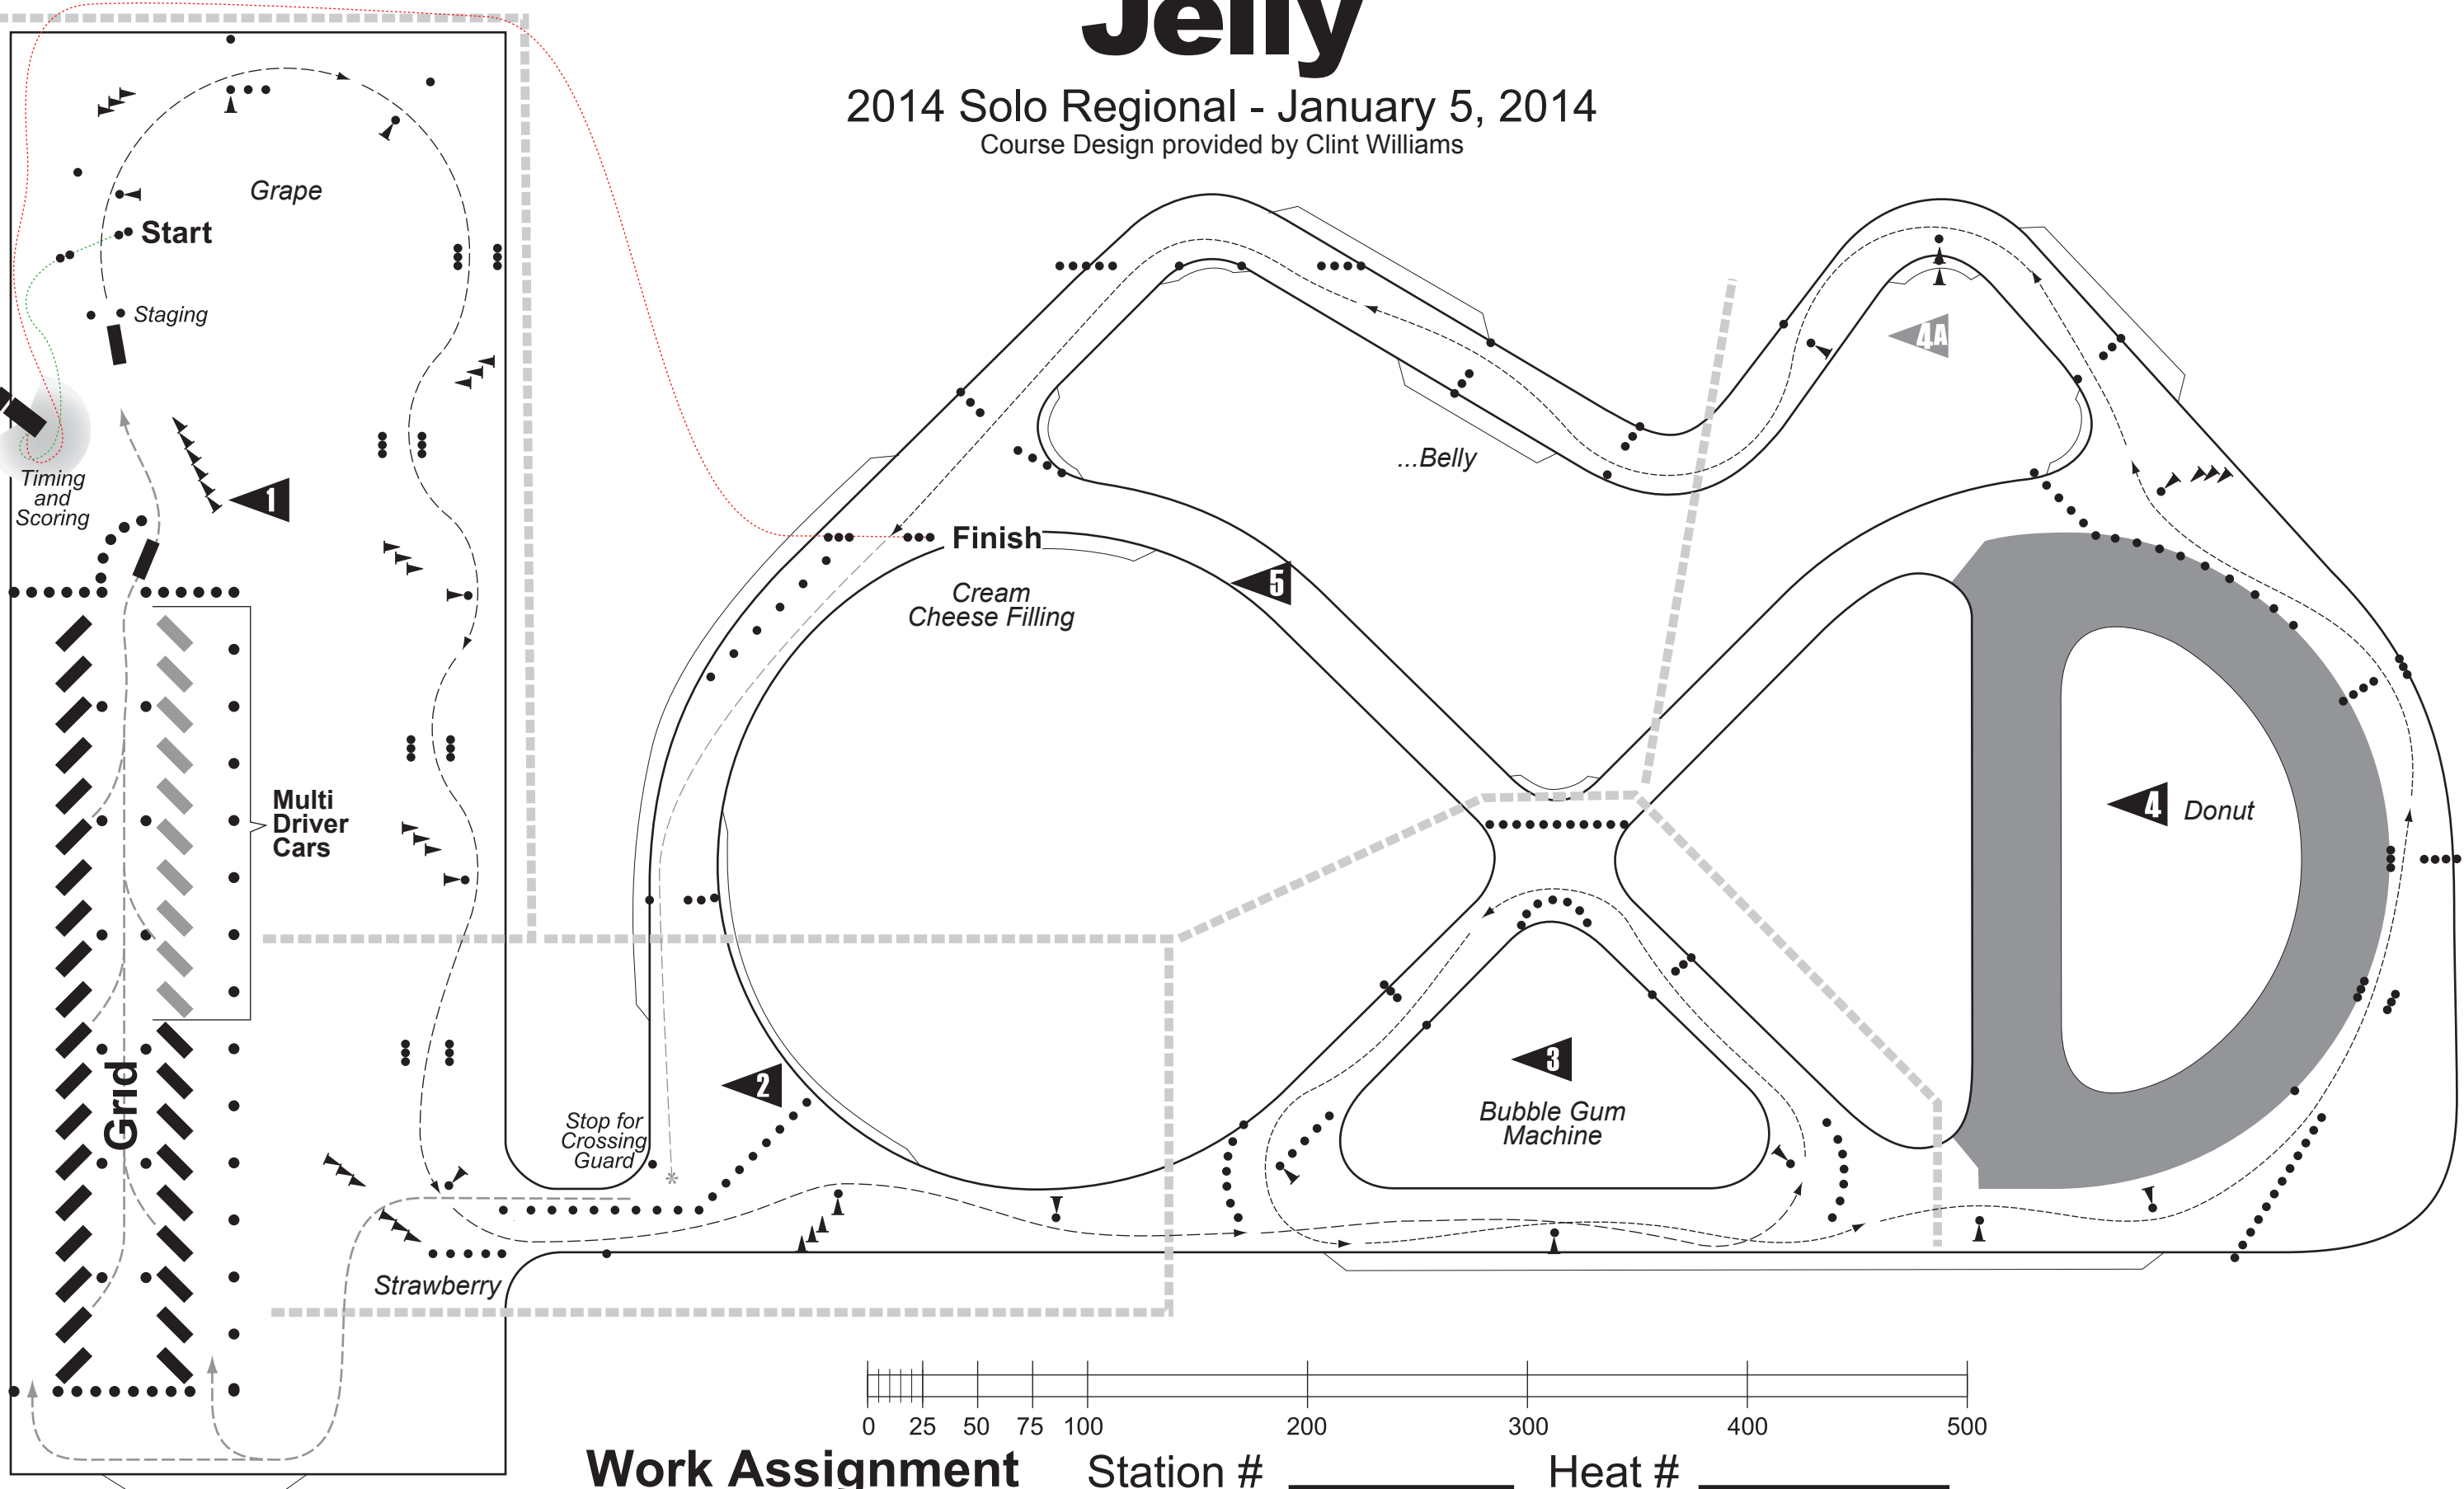

# Jelly

2014 Solo Regional - January 5, 2014

Course Design provided by Clint Williams

**Work Assignment**      **Station #** \_\_\_\_\_      **Heat #** \_\_\_\_\_