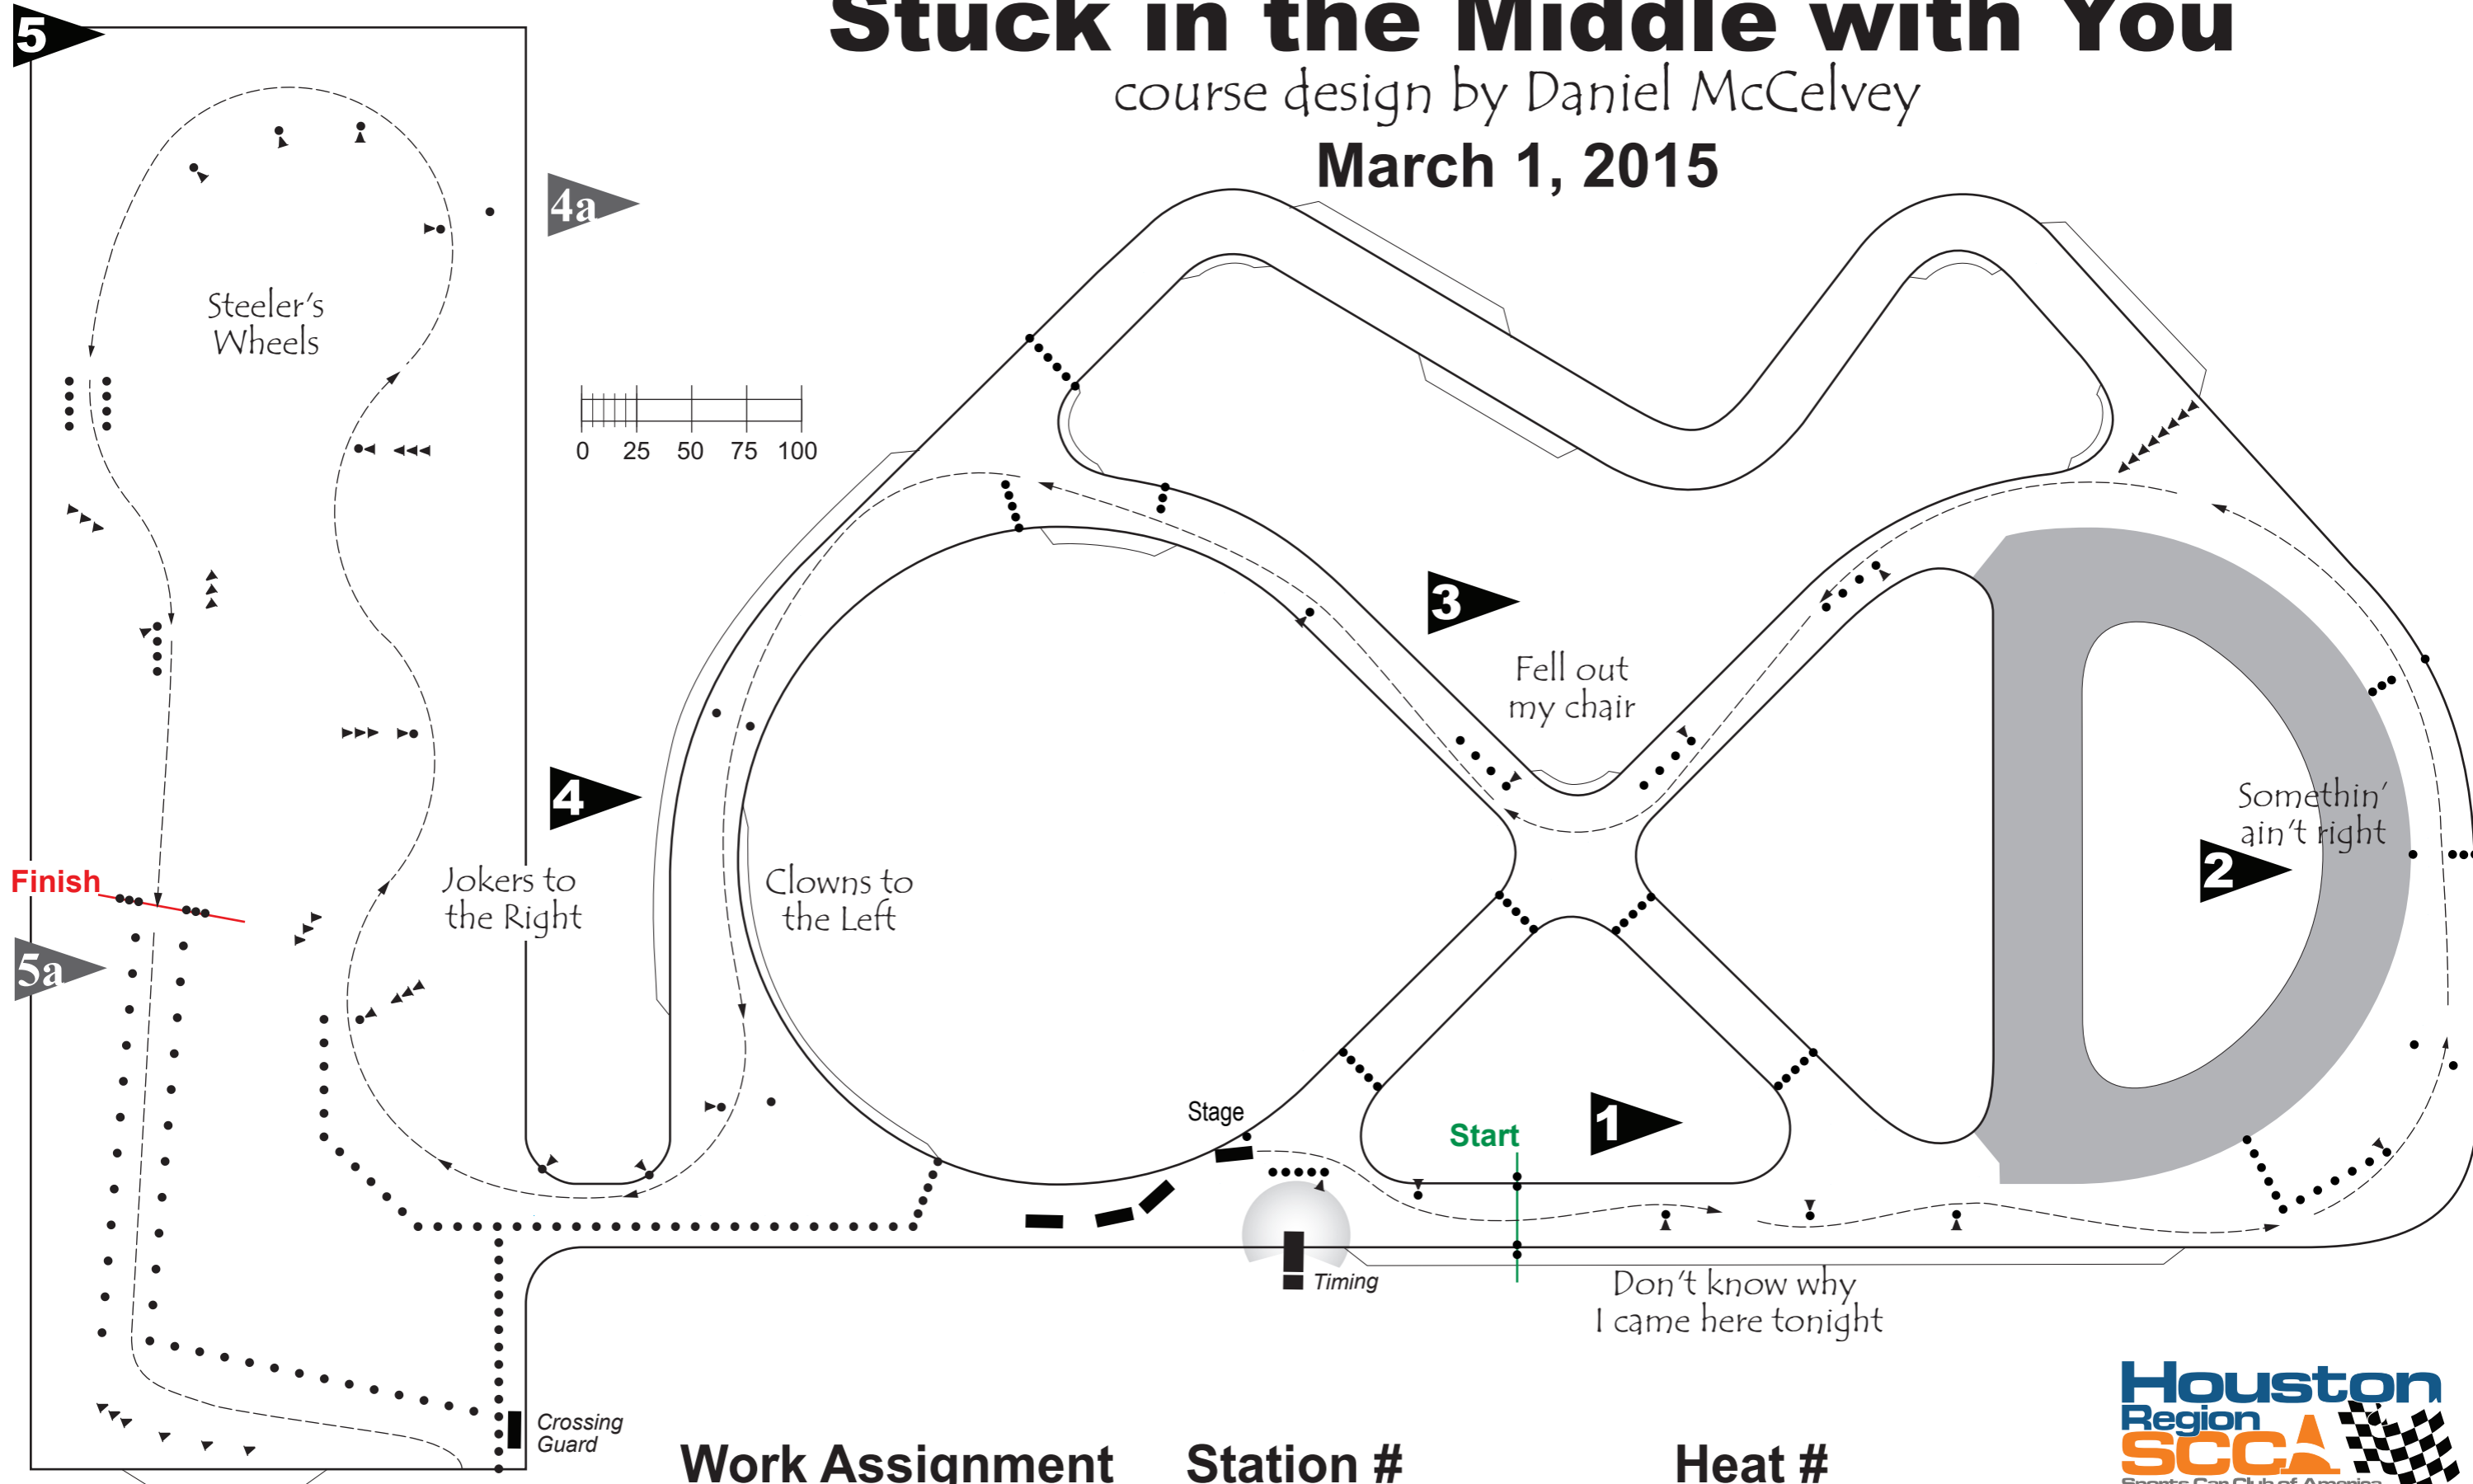

The SCCA Houston Region proudly presents:

Stuck in the Middle with You

course design by Daniel McCelvey

March 1, 2015

Work Assignment _____

Station # _____

Heat # _____