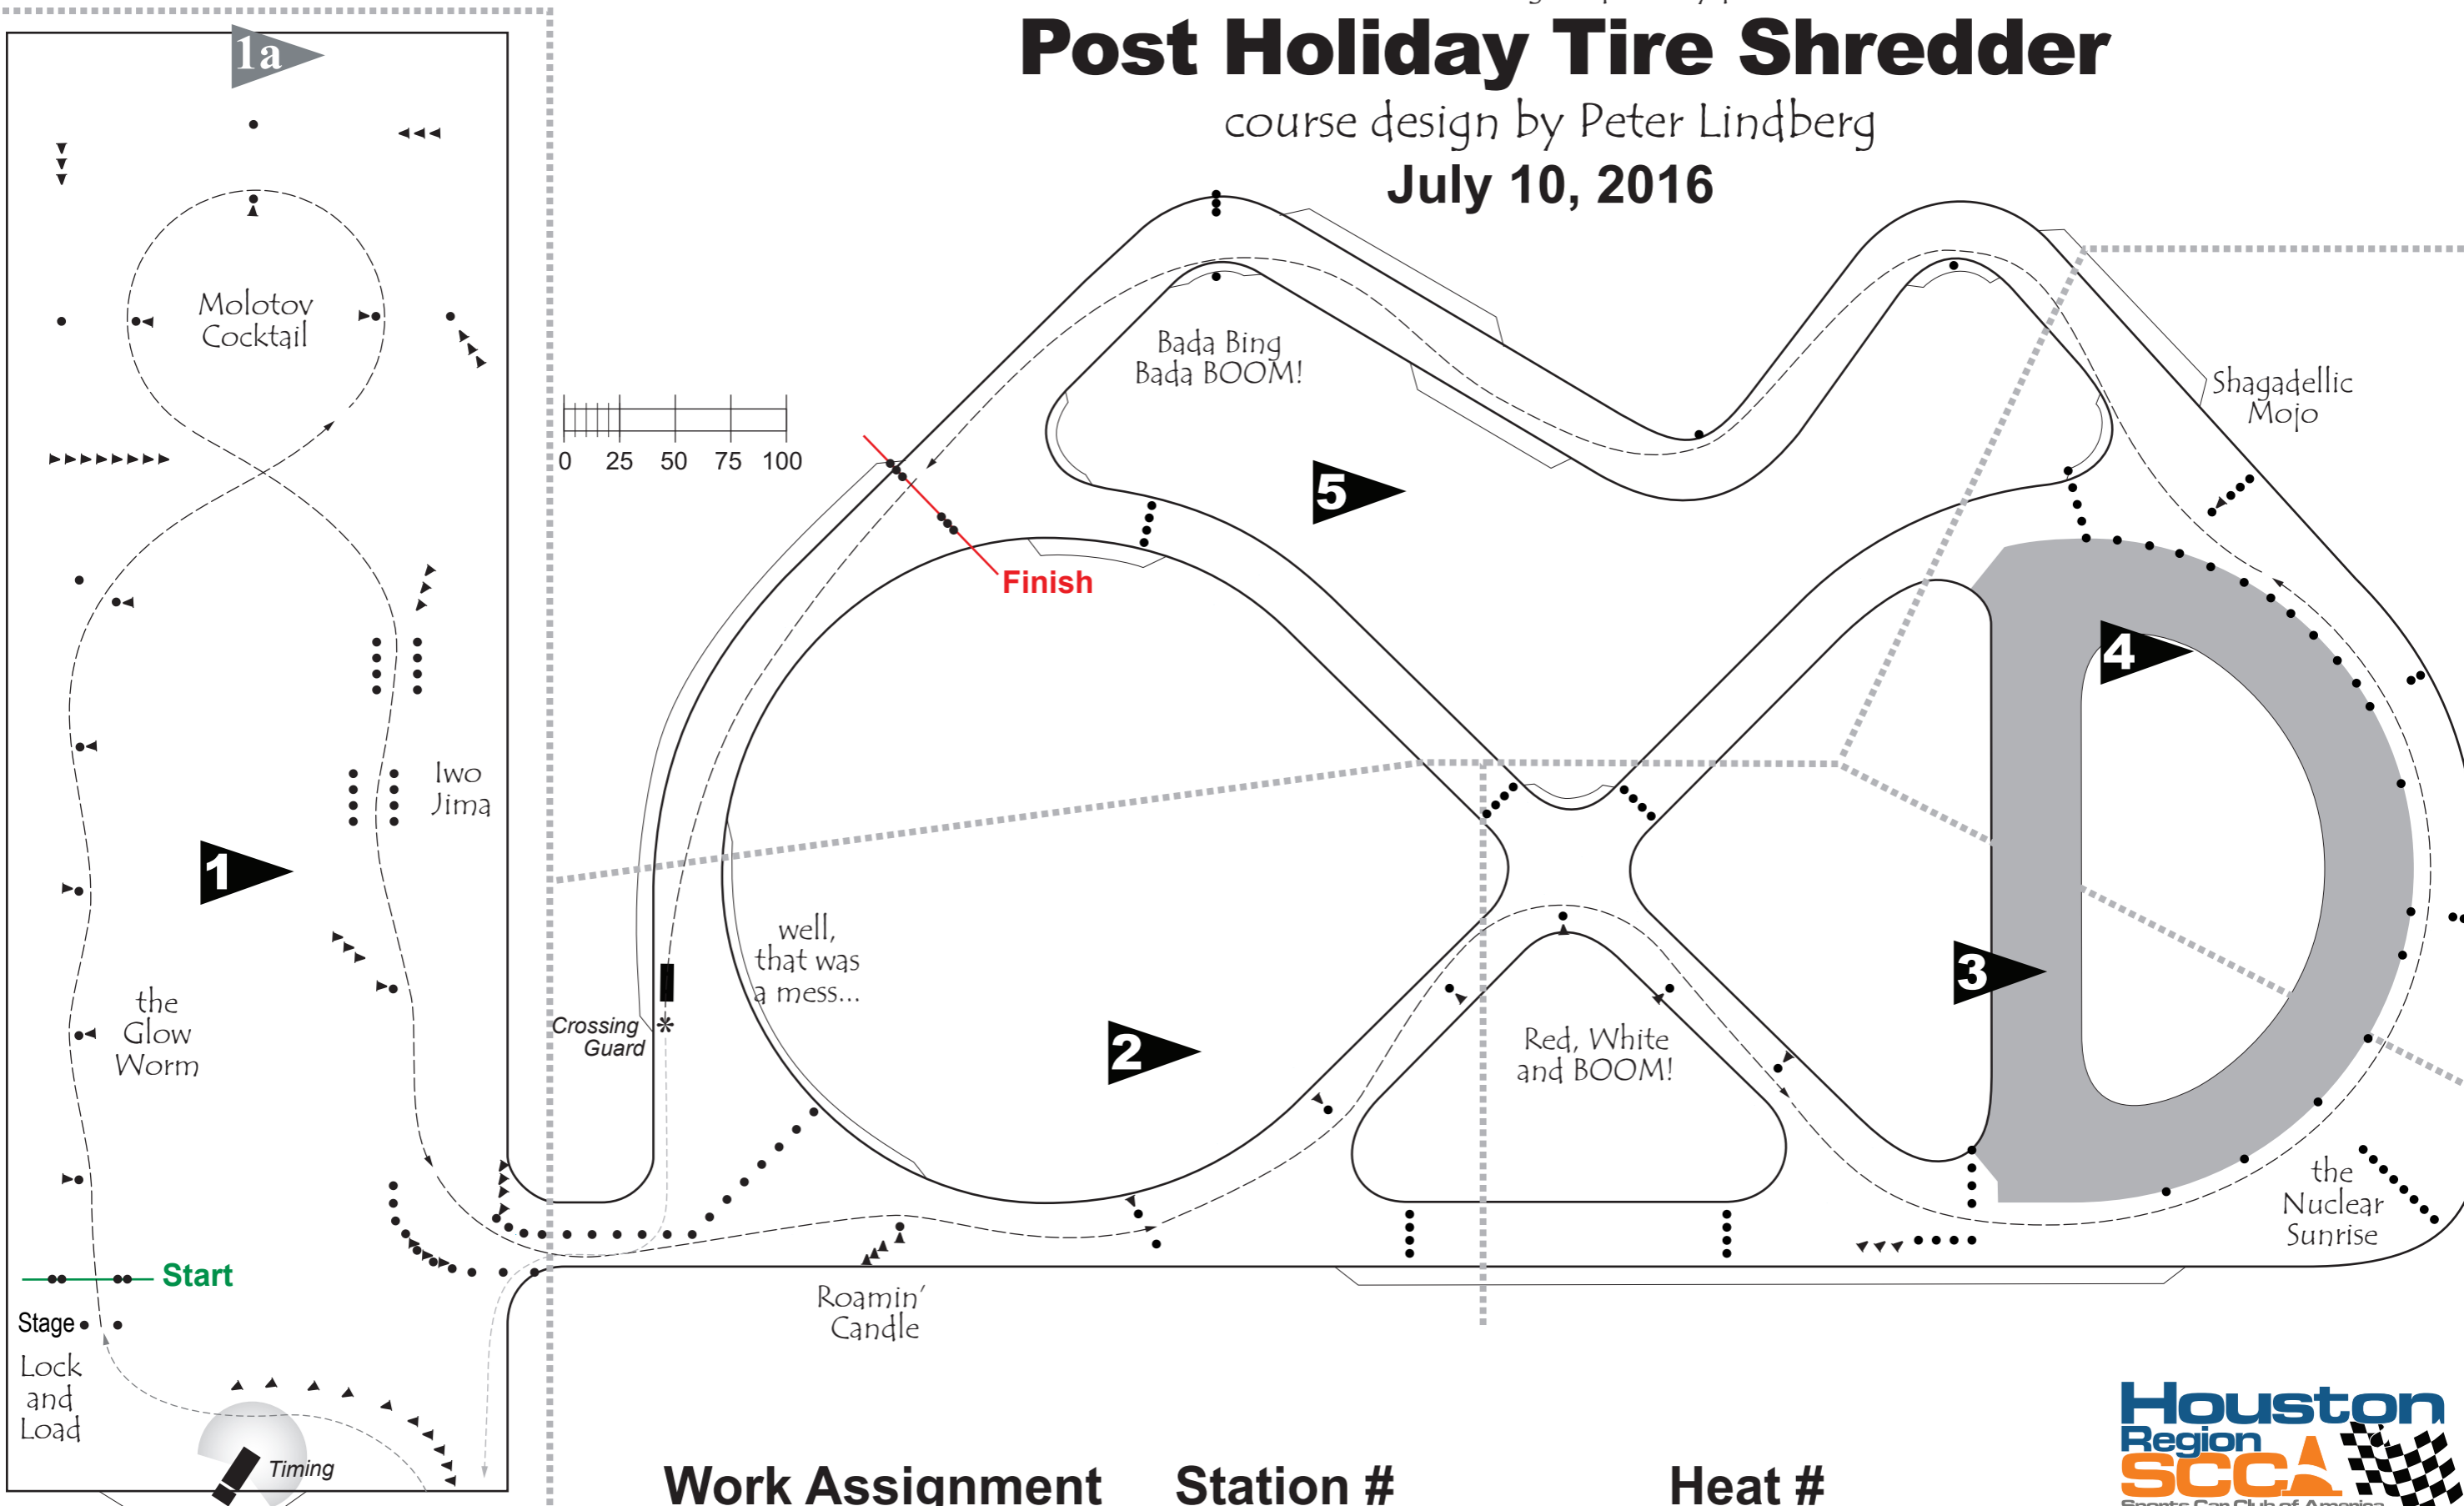

The SCCA Houston Region proudly presents the:

Post Holiday Tire Shredder

course design by Peter Lindberg

July 10, 2016

Work Assignment _____

Station # _____

Heat # _____