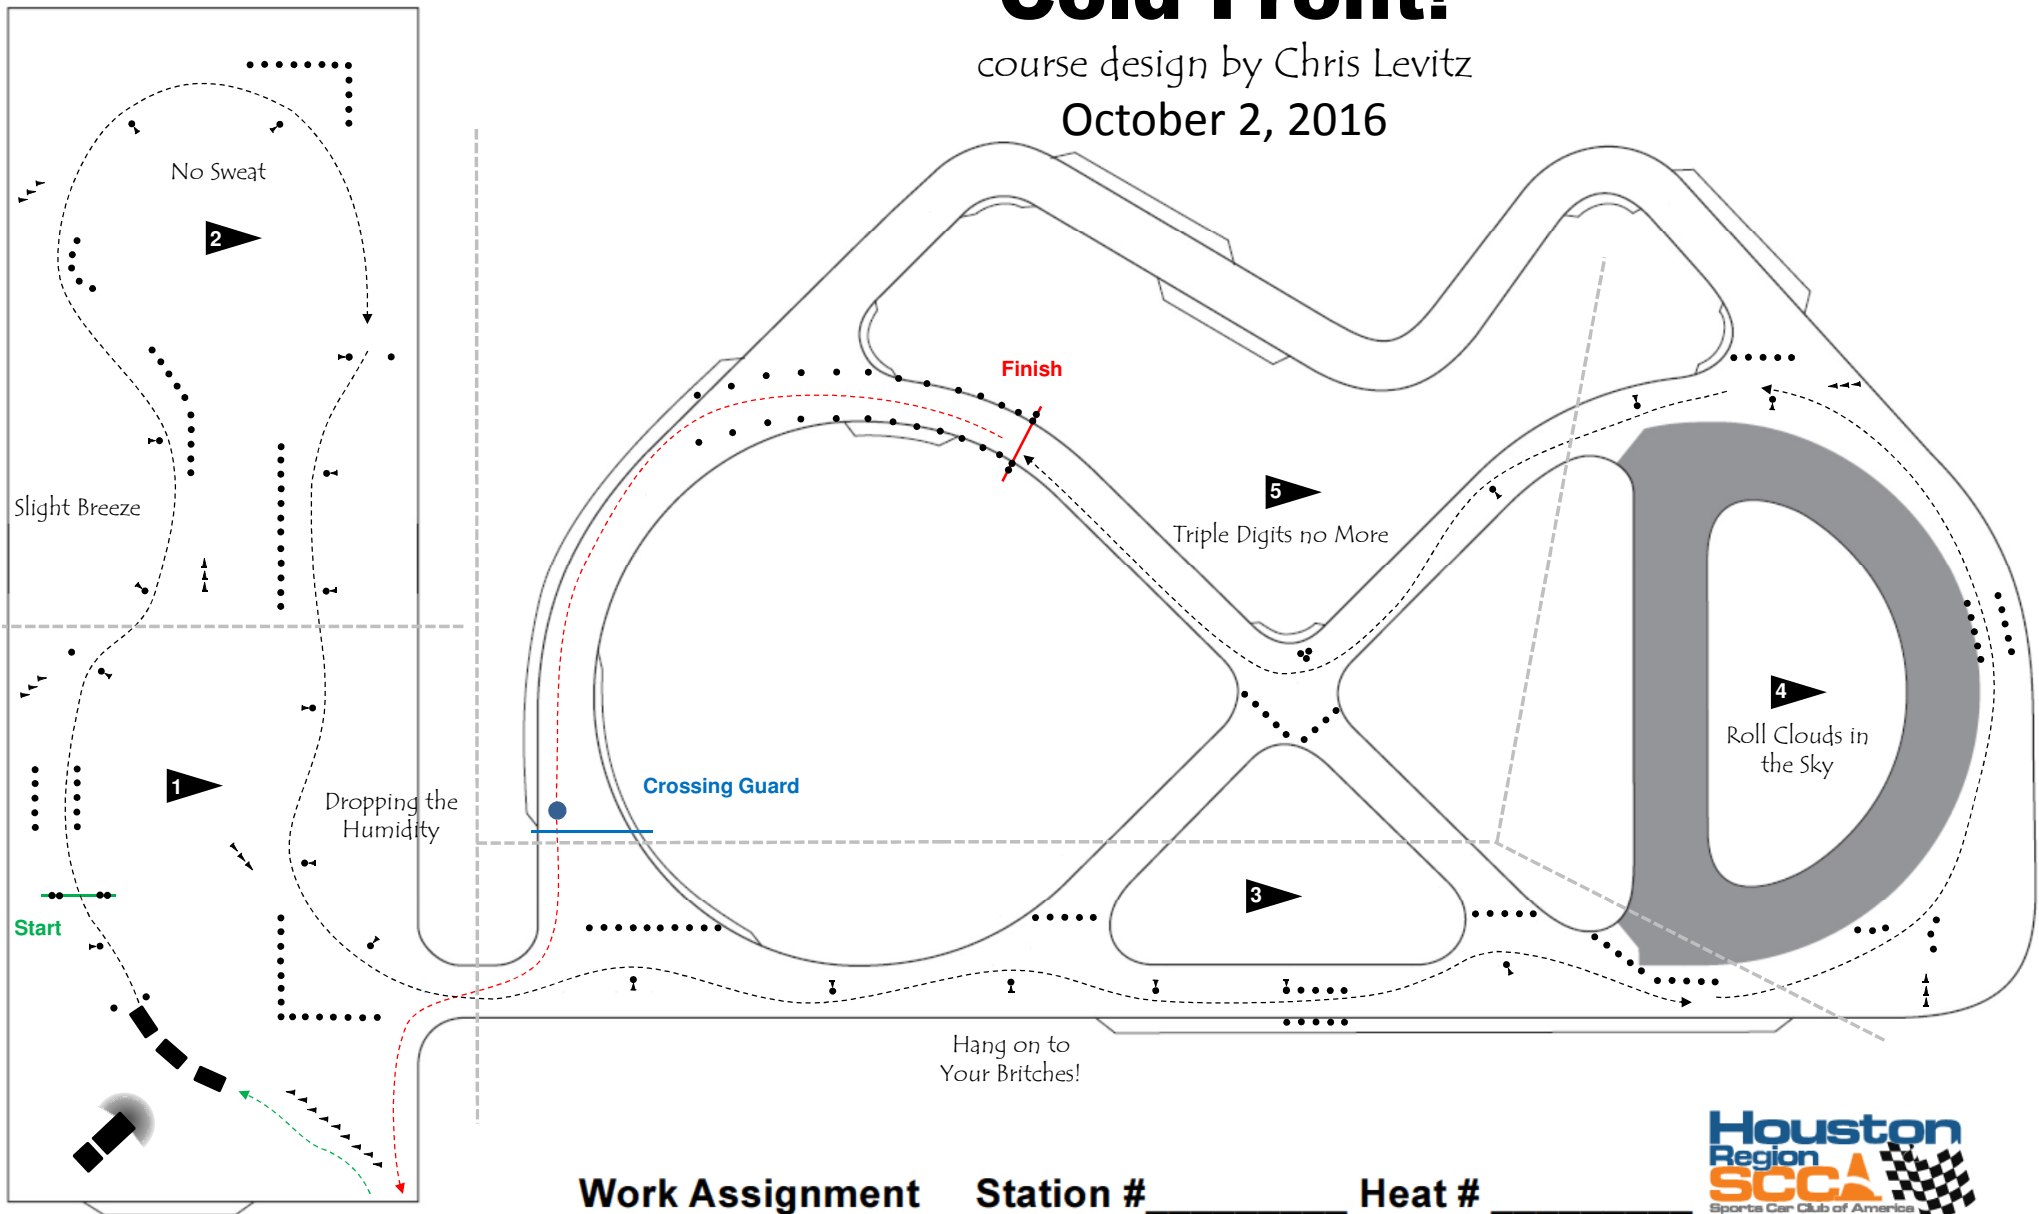

The SCCA Houston Region proudly presents:

Cold Front!

course design by Chris Levitz

October 2, 2016

Work Assignment Station # _____ Heat # _____