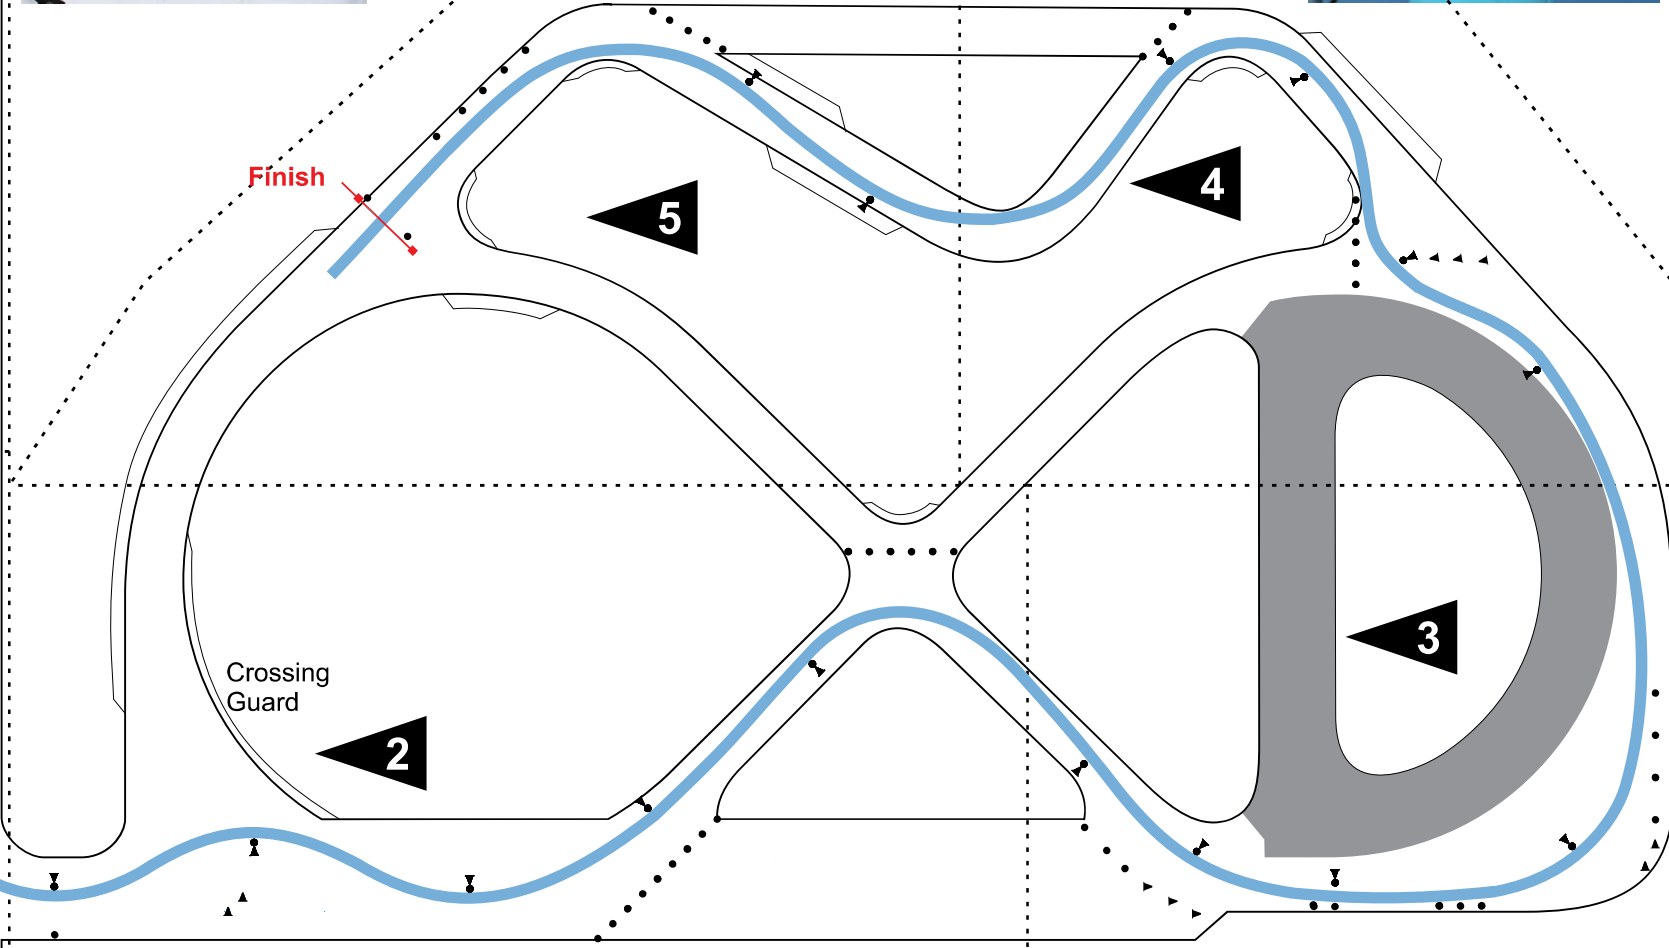

SCCA Houston Region proudly presents:

The Ying and the K'Lang

course design by Alex Dalgleish

Saturday, November 2nd, 2019

0 25 50 75 100 200 300 400 500
Work Assignment Station # Heat #