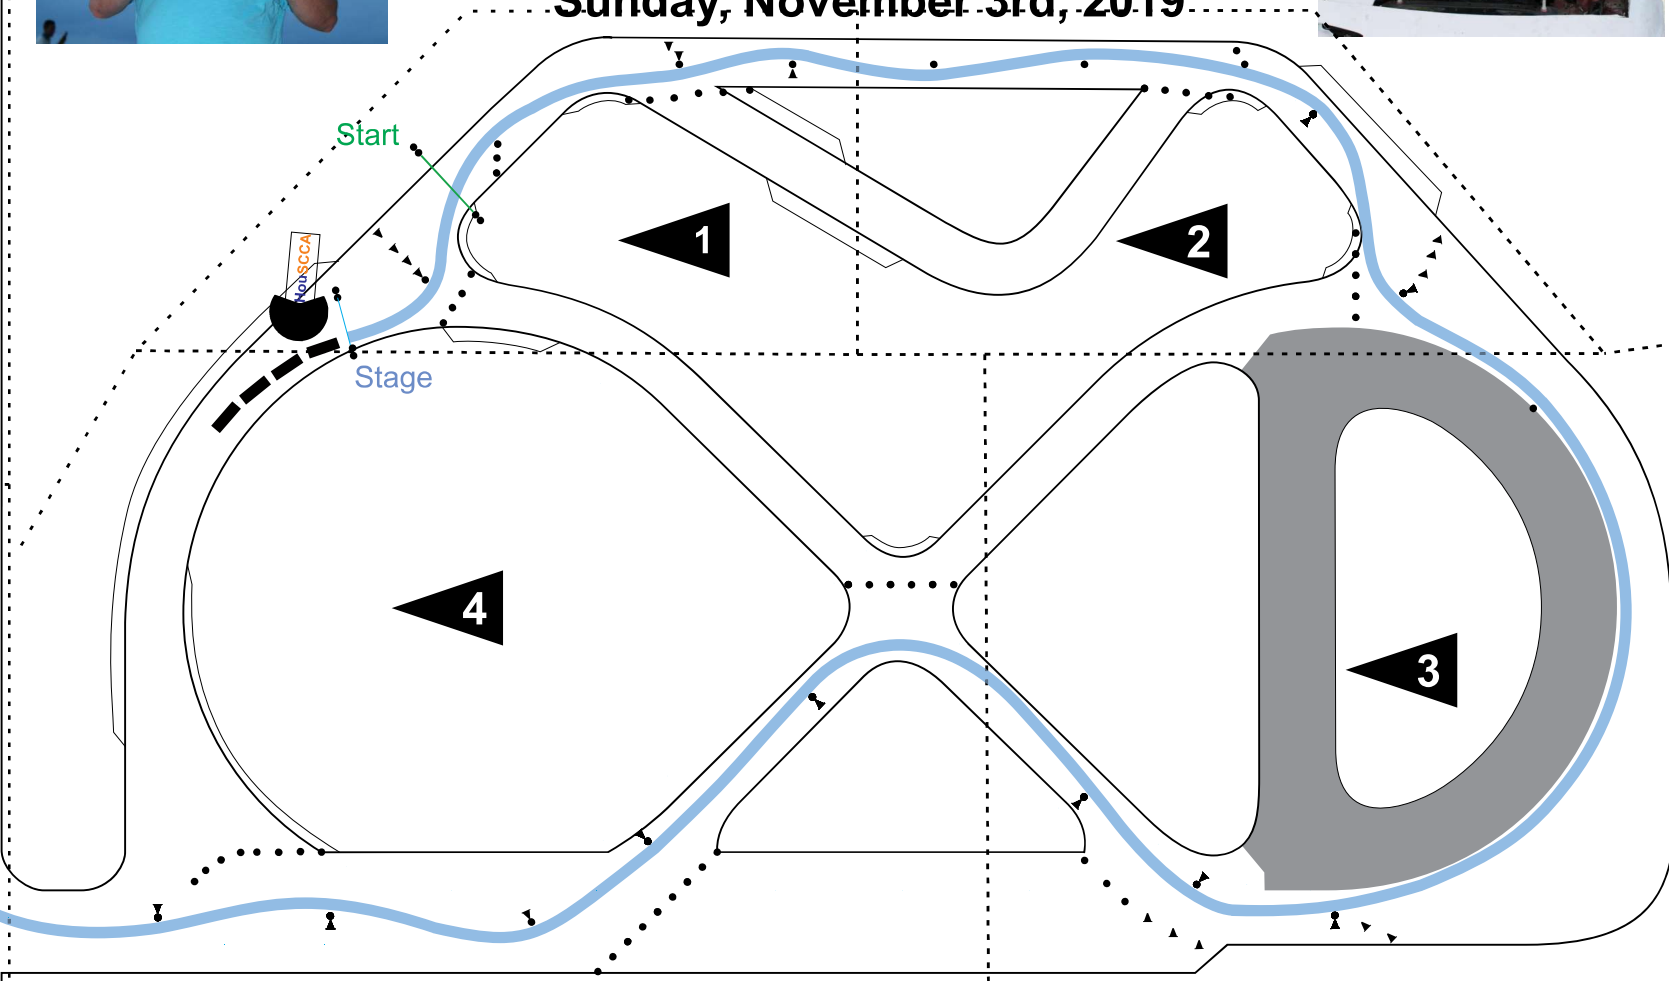

SCCA Houston Region proudly presents:

The K'Lang and the Ying

course design by Alex Dalgleish

Sunday, November 3rd, 2019

Crossing Guard

0 25 50 75 100

200

300

400

500

Work Assignment

Station #

Heat #