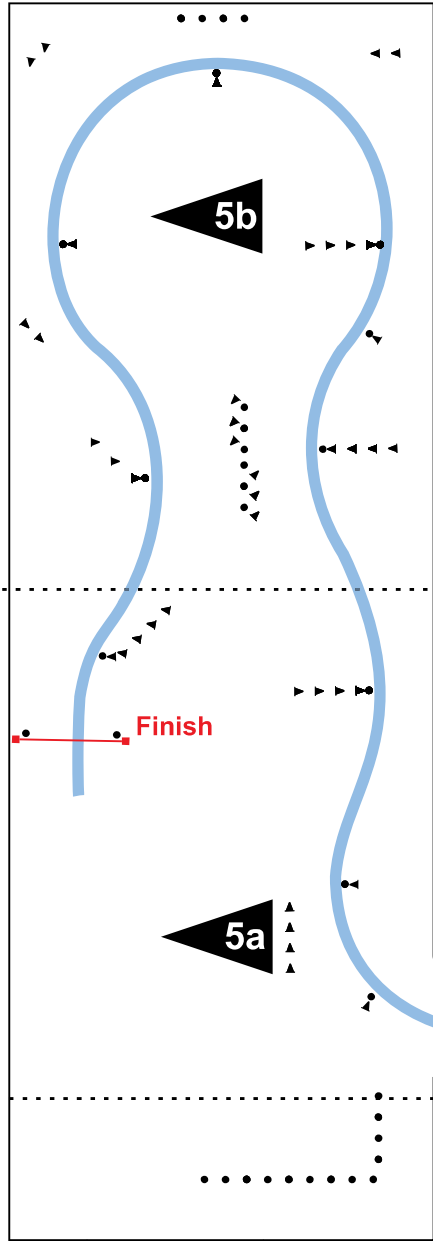

SCCA Houston Region proudly presents:

The K'Lang and the Ying

course design by Alex Dalgleish

Sunday, November 3rd, 2019

Crossing Guard

0 25 50 75 100

200

300

400

500

Work Assignment

Station #

Heat #